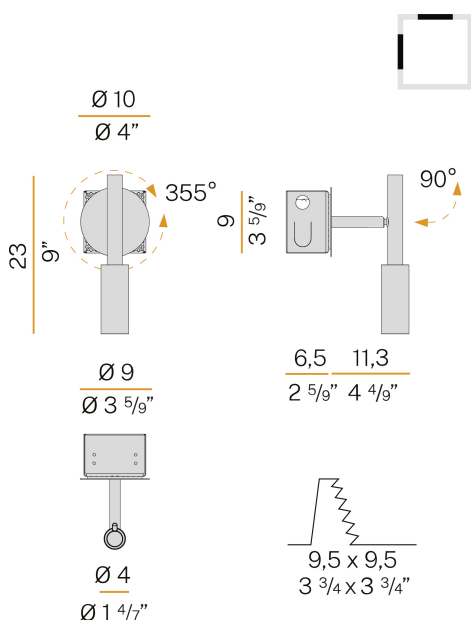

Turned brass end cap in polyacrylic paint.

Recessed housing for masonry or plasterboard, in pickled sheet metal in polyacrylic paint.

Pickled sheet metal brackets for plasterboard fixing.

Built-in hole dimension: 95x95mm (3,7x3,7")

Technical drawing

Application

Polar diagram